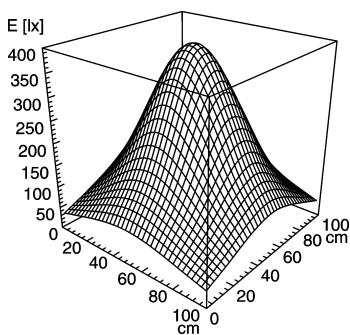

light strip

SLIM LED - LIQ 12

FITTED WITH	12 x Light-emitting diode ,3 W
WORK EQUIPMENT	without
CONNECTED LOAD	22-29 V, DC
POWER CONSUMPTION	approx. 8 W
SYSTEM OF PROTECTION	IP 67
CLASS OF PROTECTION	III
USAGE	without switch
LUMINAIRE BODY	
MATERIAL	aluminium/plastic
SURFACE	anodised
COLOUR LUMINAIRE BODY	aluminium coloured anodised
LAMP COVER	Acrylic satine
MAINS LEAD	approx. 3.0 m, with free stranded wires
DESIGN	mounted version
FASTENING	screws
TOTAL LENGTH	336 mm

ARTICLE NO. 112545006-00011128

E_{min}: 43 lx
E_m: 169 lx
E_{max}: 391 lx

measuring conditions: d=50cm