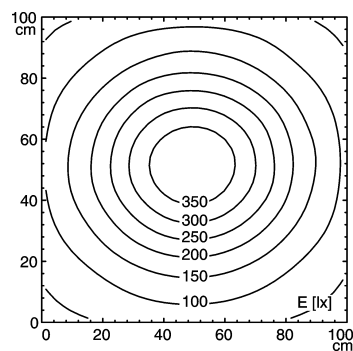

light strip

SLIM LED - LIQ 12

FITTED WITH	12 x Light-emitting diode ,3 W
WORK EQUIPMENT	without
CONNECTED LOAD	22-29 V, DC
POWER CONSUMPTION	approx. 8 W
SYSTEM OF PROTECTION	IP 67
CLASS OF PROTECTION	III
USAGE	without switch
LUMINAIRE BODY	
MATERIAL	aluminium/plastic
SURFACE	anodised
COLOUR LUMINAIRE BODY	aluminium coloured anodised
LAMP COVER	Acrylic satine
MAINS LEAD	approx. 3.0 m, with free stranded wires
DESIGN	mounted version
FASTENING	screws
TOTAL LENGTH	336 mm

ARTICLE NO. 112545006-00011128

E_{min}: 43 lx
E_m: 169 lx
E_{max}: 391 lx

measuring conditions: d=50cm